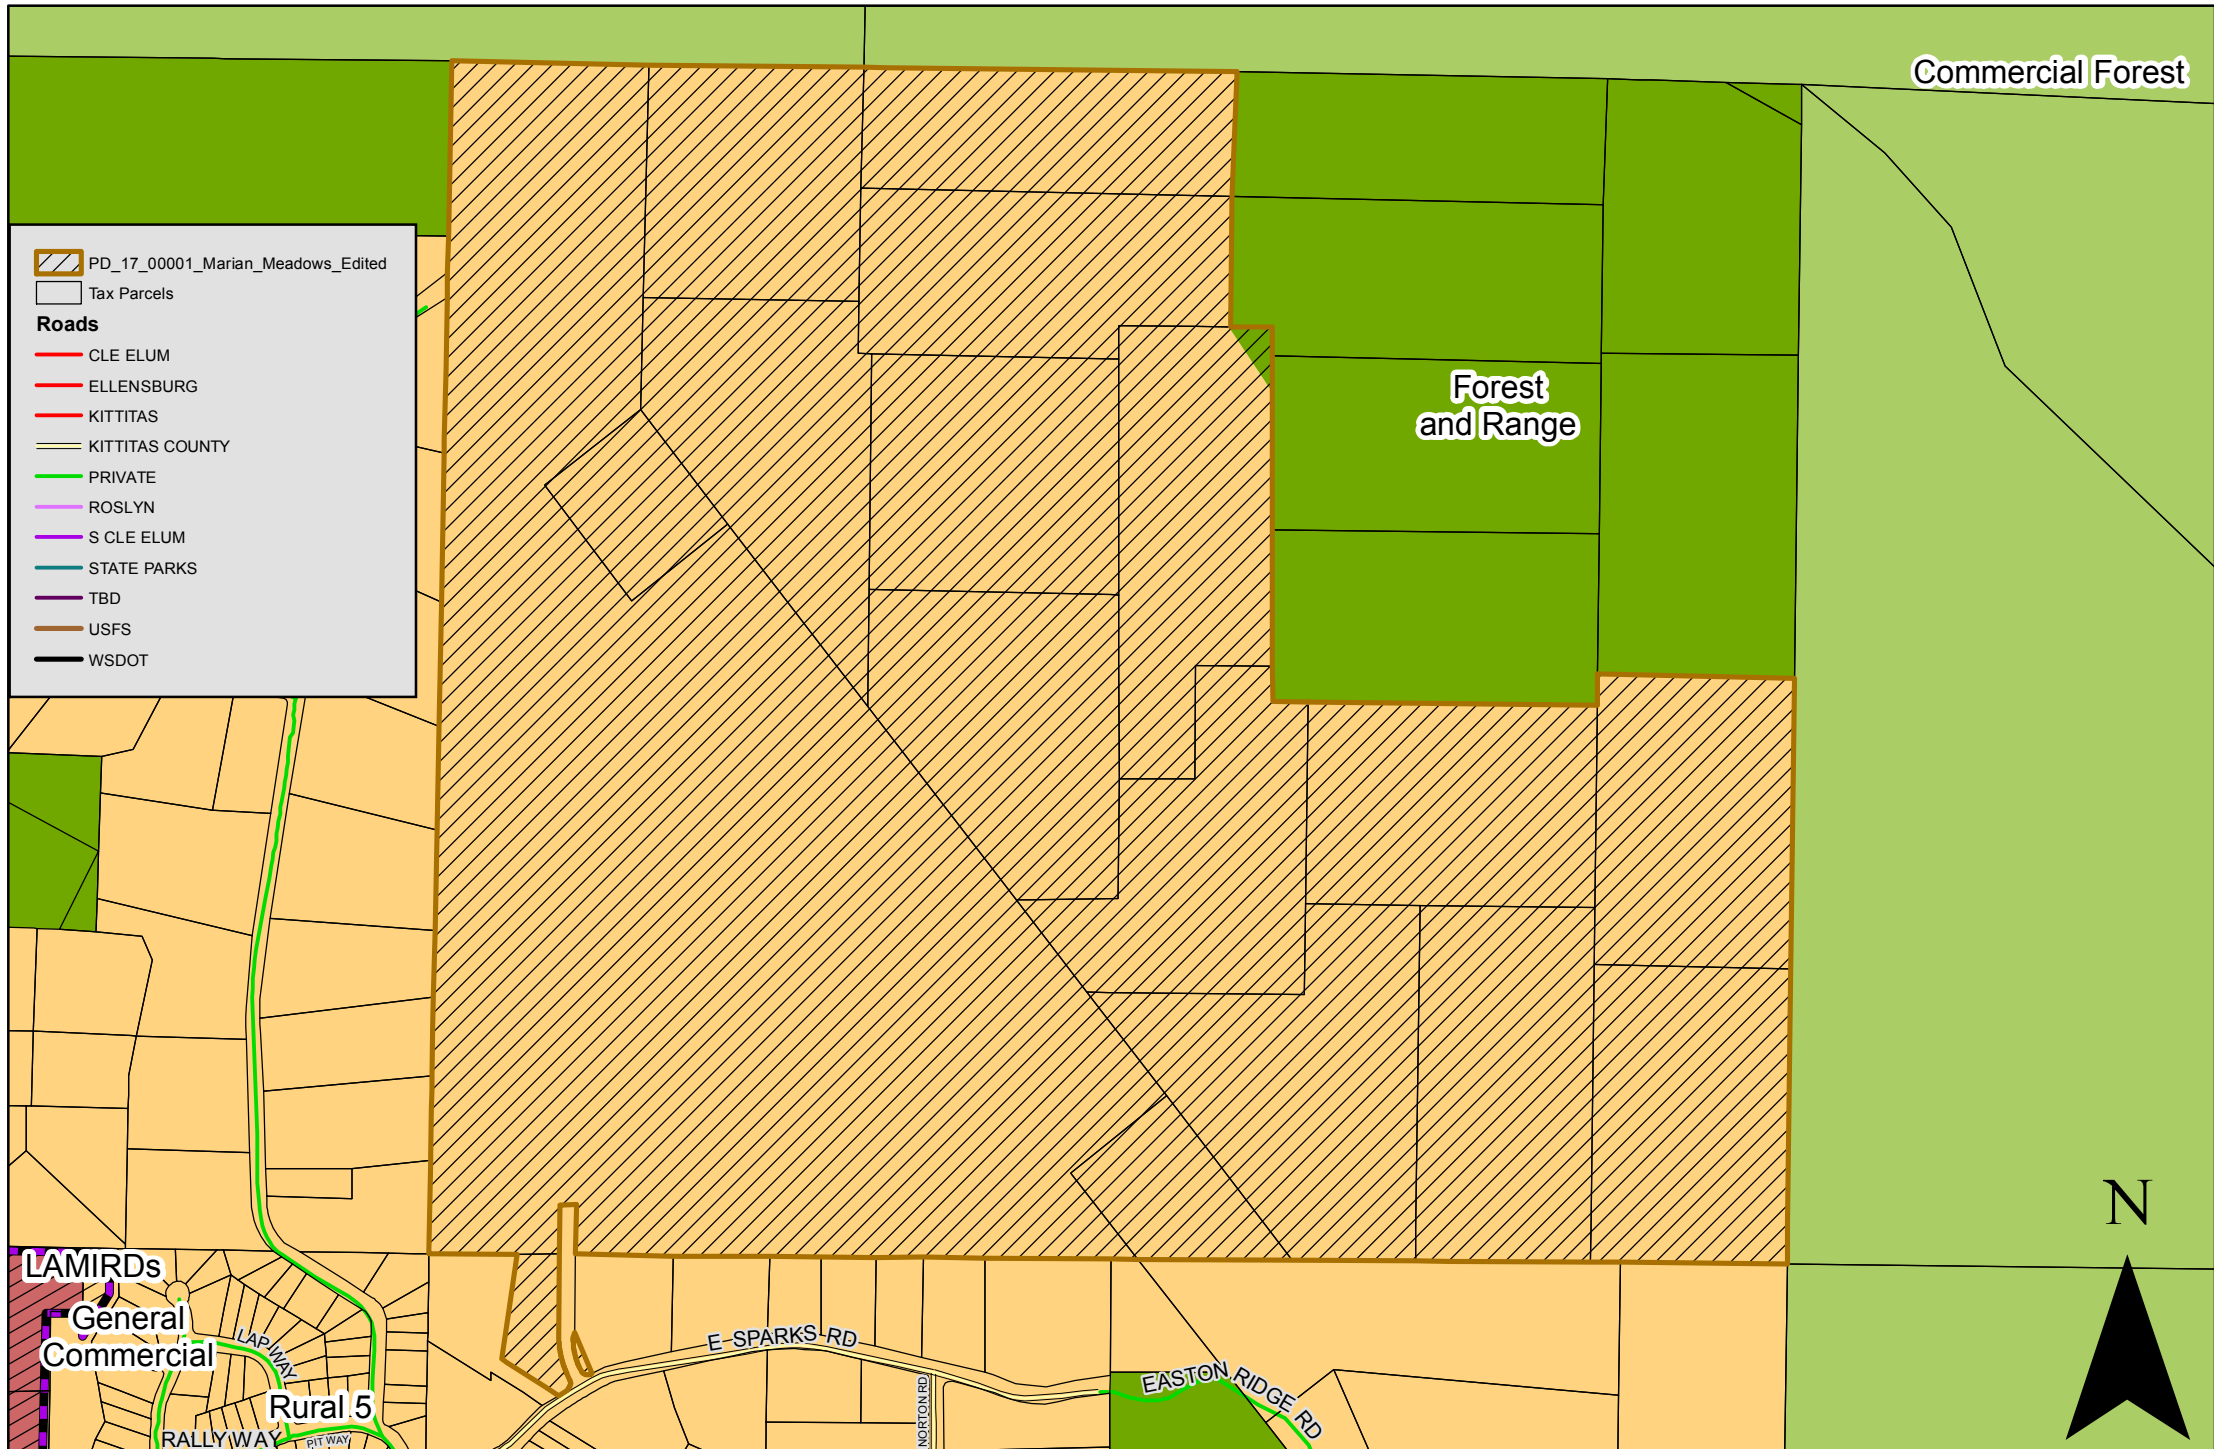

DV-19-00001 Marian Meadows

1:9,000

Zoning